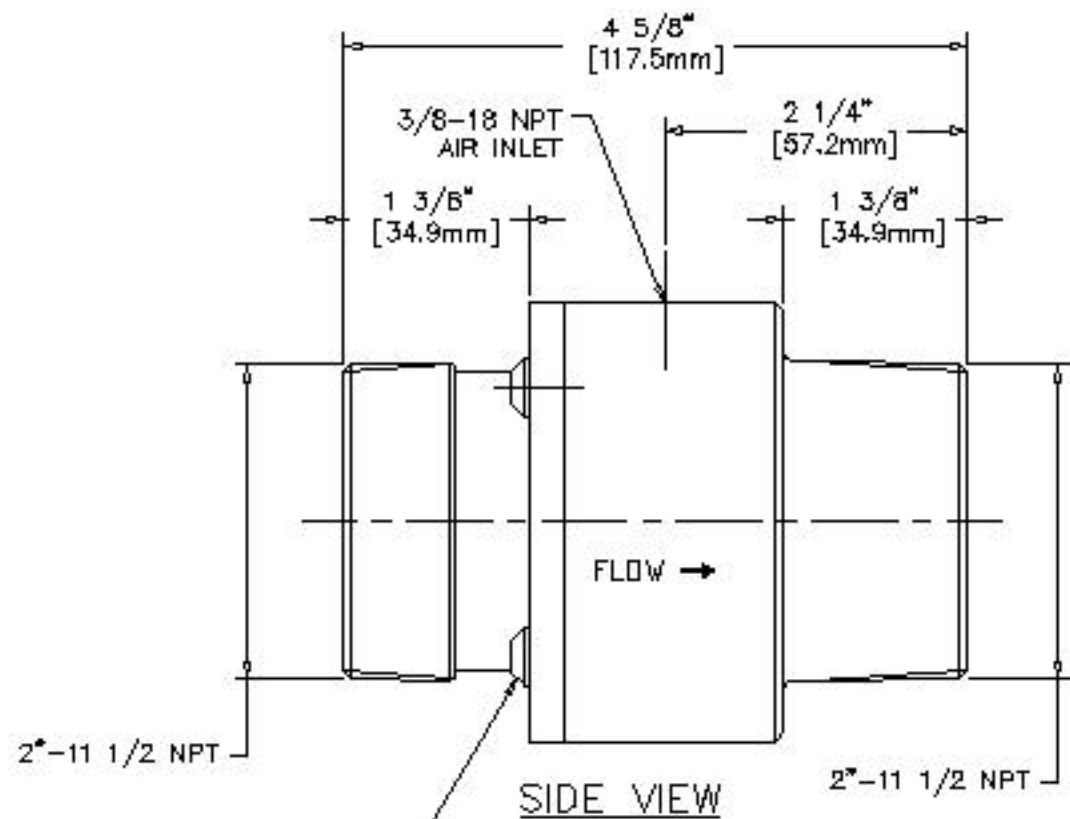

END VIEW

SIDE VIEW

1/4-20 X 3/4 LG. BHCS
(4) PLACES EQUALLY SPACED
ON A 2-13/16" [71.4mm] BOLT CIRCLE

COPYRIGHT 2001
EXAIR CORPORATION

EXAIR CORPORATION		
TITLE 2" THREADED ALUMINUM LINE VAC		
DATE 7/12/01	DRAWING NUMBER DIM-140200	SCALE 1:1