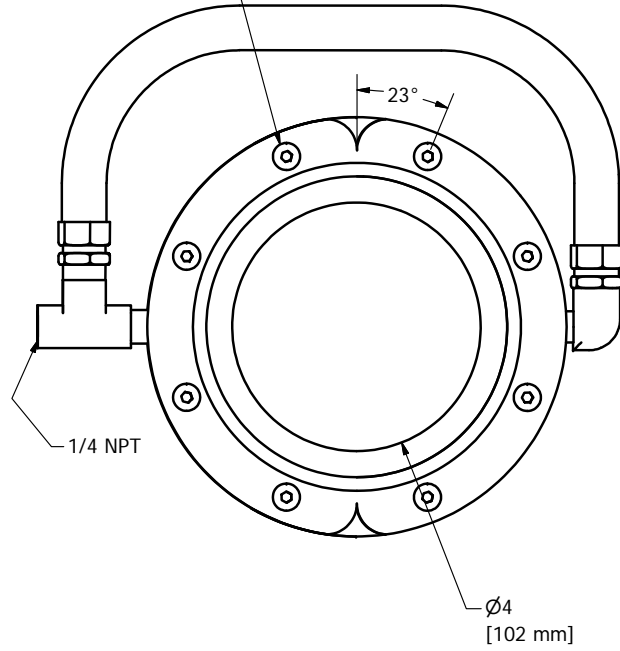

1/4 - 20 BHCS (8) PLCS
EQ SPD ON A 5.936"
[150.77 mm] DIA BC

EXAIR CORPORATION

TITLE
4" STAINLESS STEEL SUPER AIR WIPE

DATE
5/1/08

DRAWING NUMBER
DIM-2404SS

SCALE
1=2