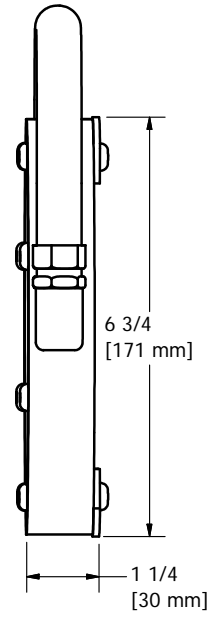

1/4 - 20 BHCS (8) PLCS
EQ SPD ON A 5.936"
[150.77 mm] DIA BC

EXAIR CORPORATION

TITLE
4" STAINLESS STEEL SUPER AIR WIPE

DATE
5/1/08

DRAWING NUMBER
DIM-2404SS

SCALE
1=2