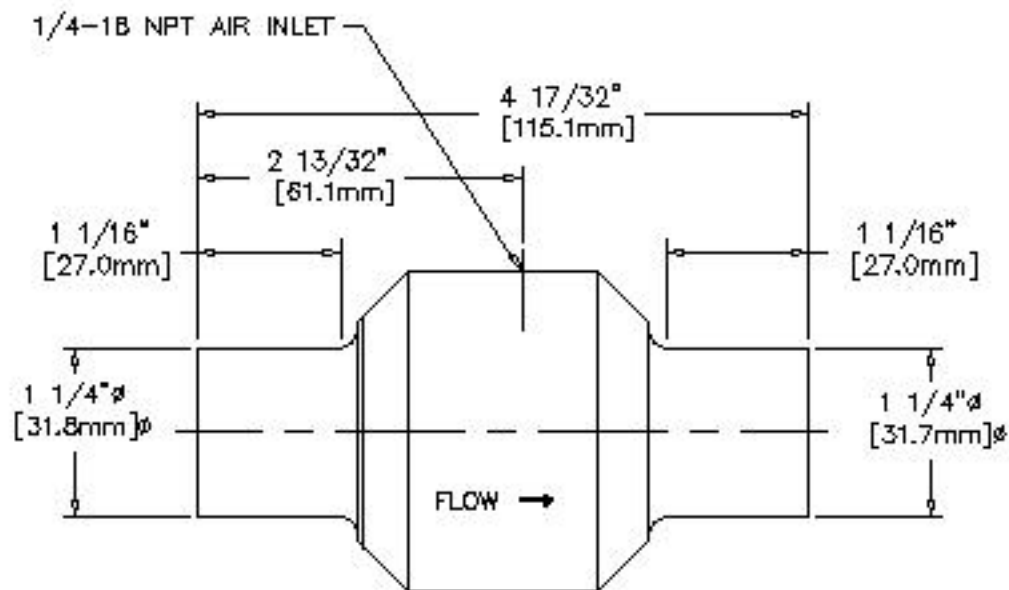

END VIEW

SIDE VIEW

COPYRIGHT 2000
EXAIR CORPORATION

EXAIR CORPORATION		
TITLE 1-1/4" LIGHT DUTY LINE VAC		
DATE 10/24/00	DRAWING NUMBER DIM-130125	SCALE 1:1