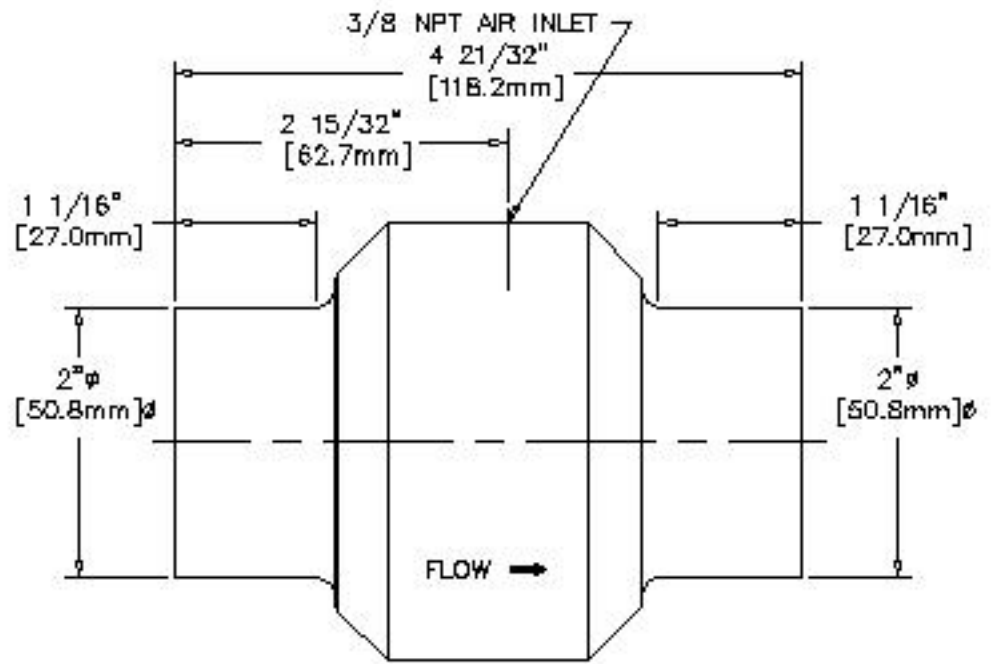

END VIEW

SIDE VIEW

COPYRIGHT 2000
EXAIR CORPORATION

EXAIR CORPORATION		
TITLE 2" LIGHT DUTY LINE VAC		
DATE 10/24/00	DRAWING NUMBER DIM-130200	SCALE 1:1