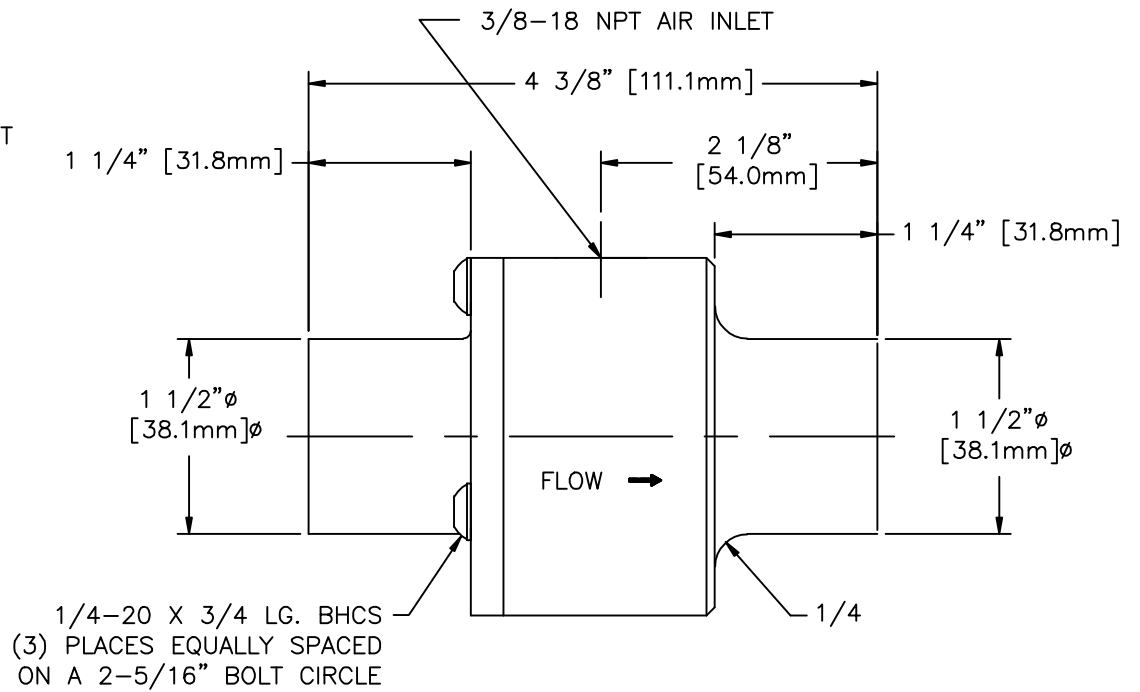

END VIEW

SIDE VIEW

COPYRIGHT 2008 — EXAIR CORPORATION

EXAIR CORPORATION		
TITLE 1-1/2" HEAVY DUTY LINE VAC		
DATE 9/4/08	DRAWING NUMBER DIM-150150	SCALE 1:1