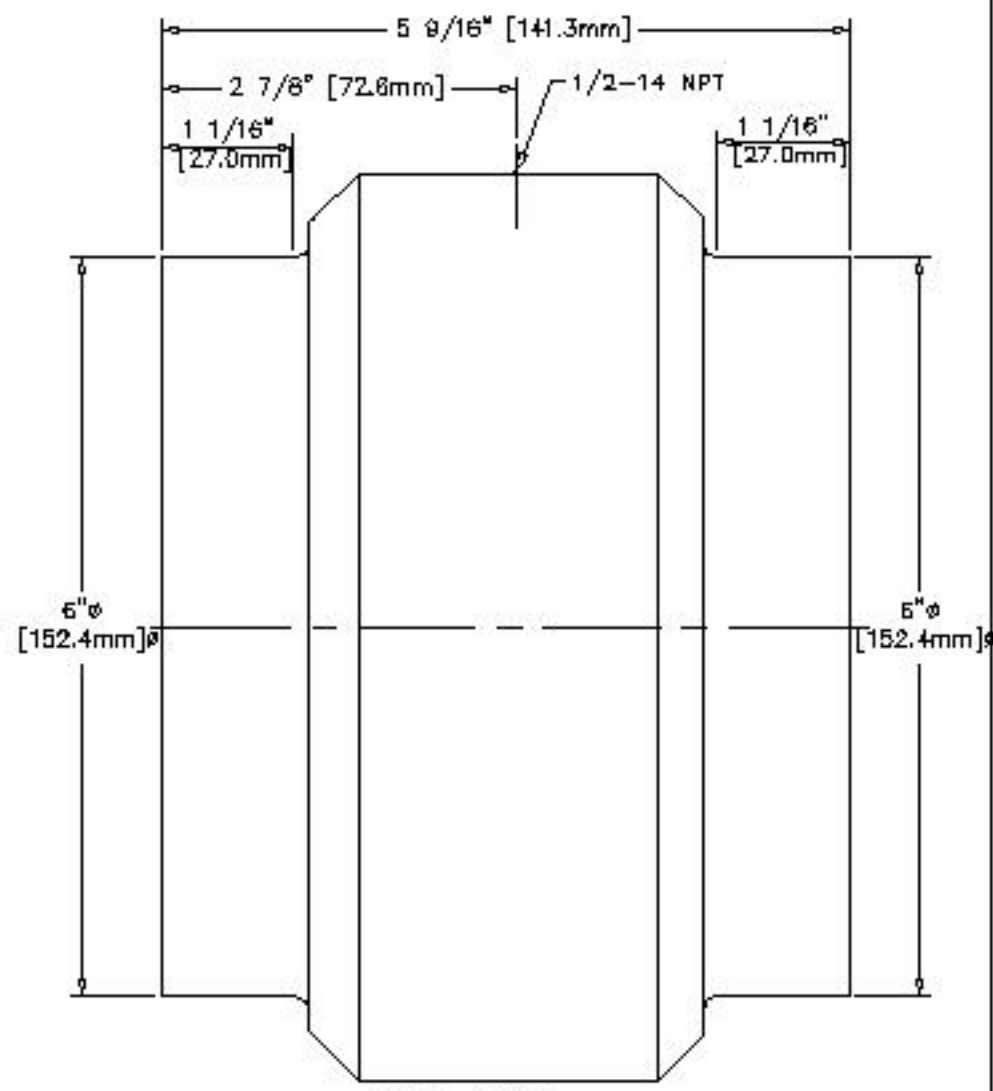

END VIEW

SIDE VIEW

COPYRIGHT 2000
EXAIR CORPORATION

EXAIR CORPORATION		
TITLE 6" LIGHT DUTY LINE VAC		
DATE 10/24/00	DRAWING NUMBER DIM-130600	SCALE 1:1