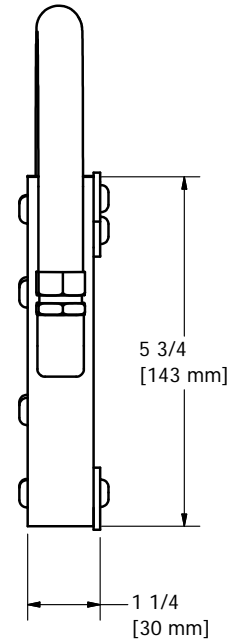

1/4 - 20 BHCS (8) PLCS
EQ SPD ON A 4.950"
[125.73 mm] DIA BC

1/4 NPT

Ø3
[76 mm]

22°

5 3/4
[143 mm]

1 1/4
[30 mm]

EXAIR CORPORATION

TITLE
3" STAINLESS STEEL SUPER AIR WIPE

DATE
5/1/08

DRAWING NUMBER
DIM-2403SS

SCALE
1=2