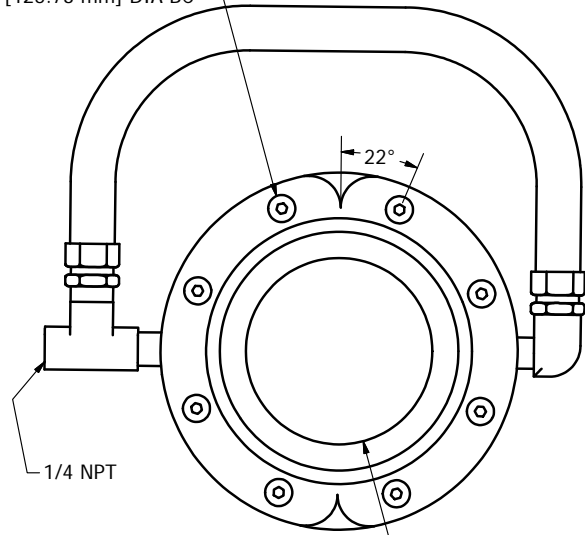

1/4 - 20 BHCS (8) PLCS
EQ SPD ON A 4.950"
[125.73 mm] DIA BC

1/4 NPT

Ø3
[76 mm]

22°

5 3/4
[143 mm]

1 1/4
[30 mm]

EXAIR CORPORATION

TITLE
3" STAINLESS STEEL SUPER AIR WIPE

DATE
5/1/08

DRAWING NUMBER
DIM-2403SS

SCALE
1=2