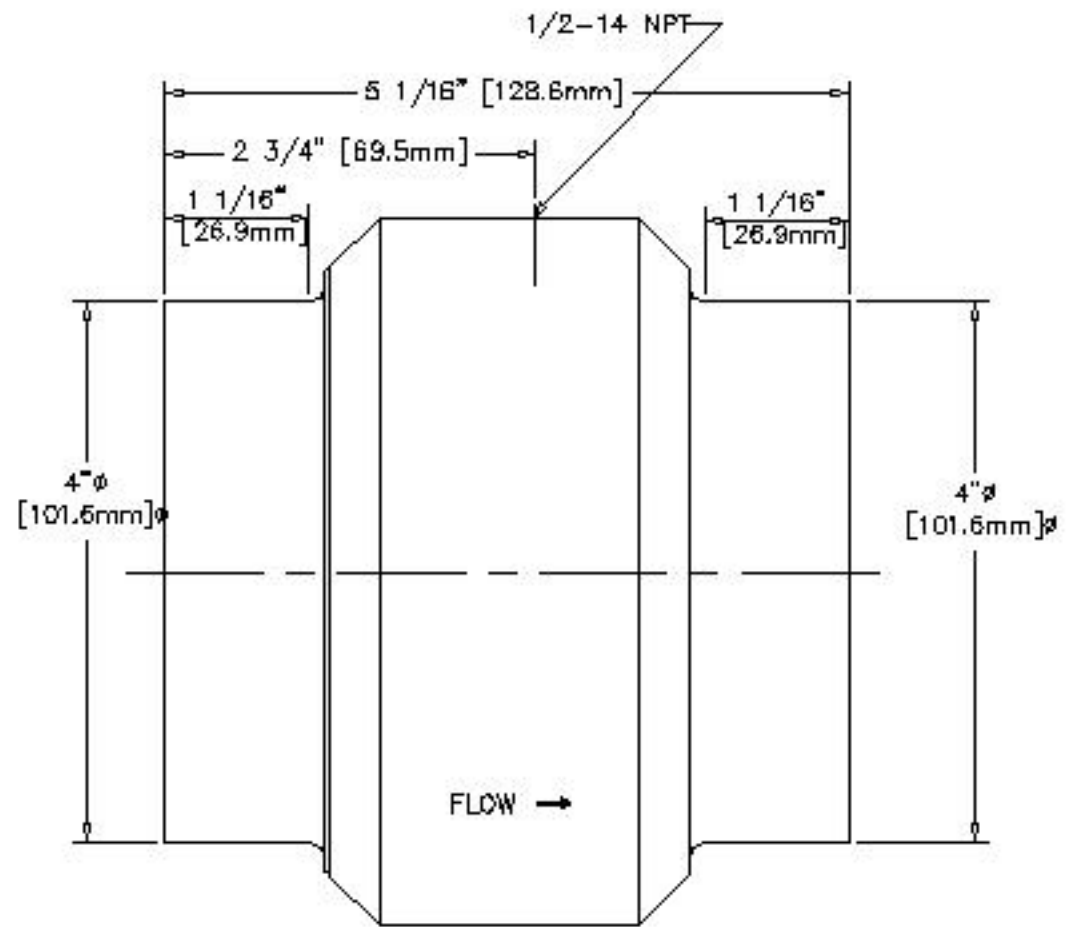

END VIEW

SIDE VIEW

COPYRIGHT 2000
EXAIR CORPORATION

EXAIR CORPORATION		
TITLE 4" LIGHT DUTY LINE VAC		
DATE 10/24/00	DRAWING NUMBER DIM-130400	SCALE 1:1